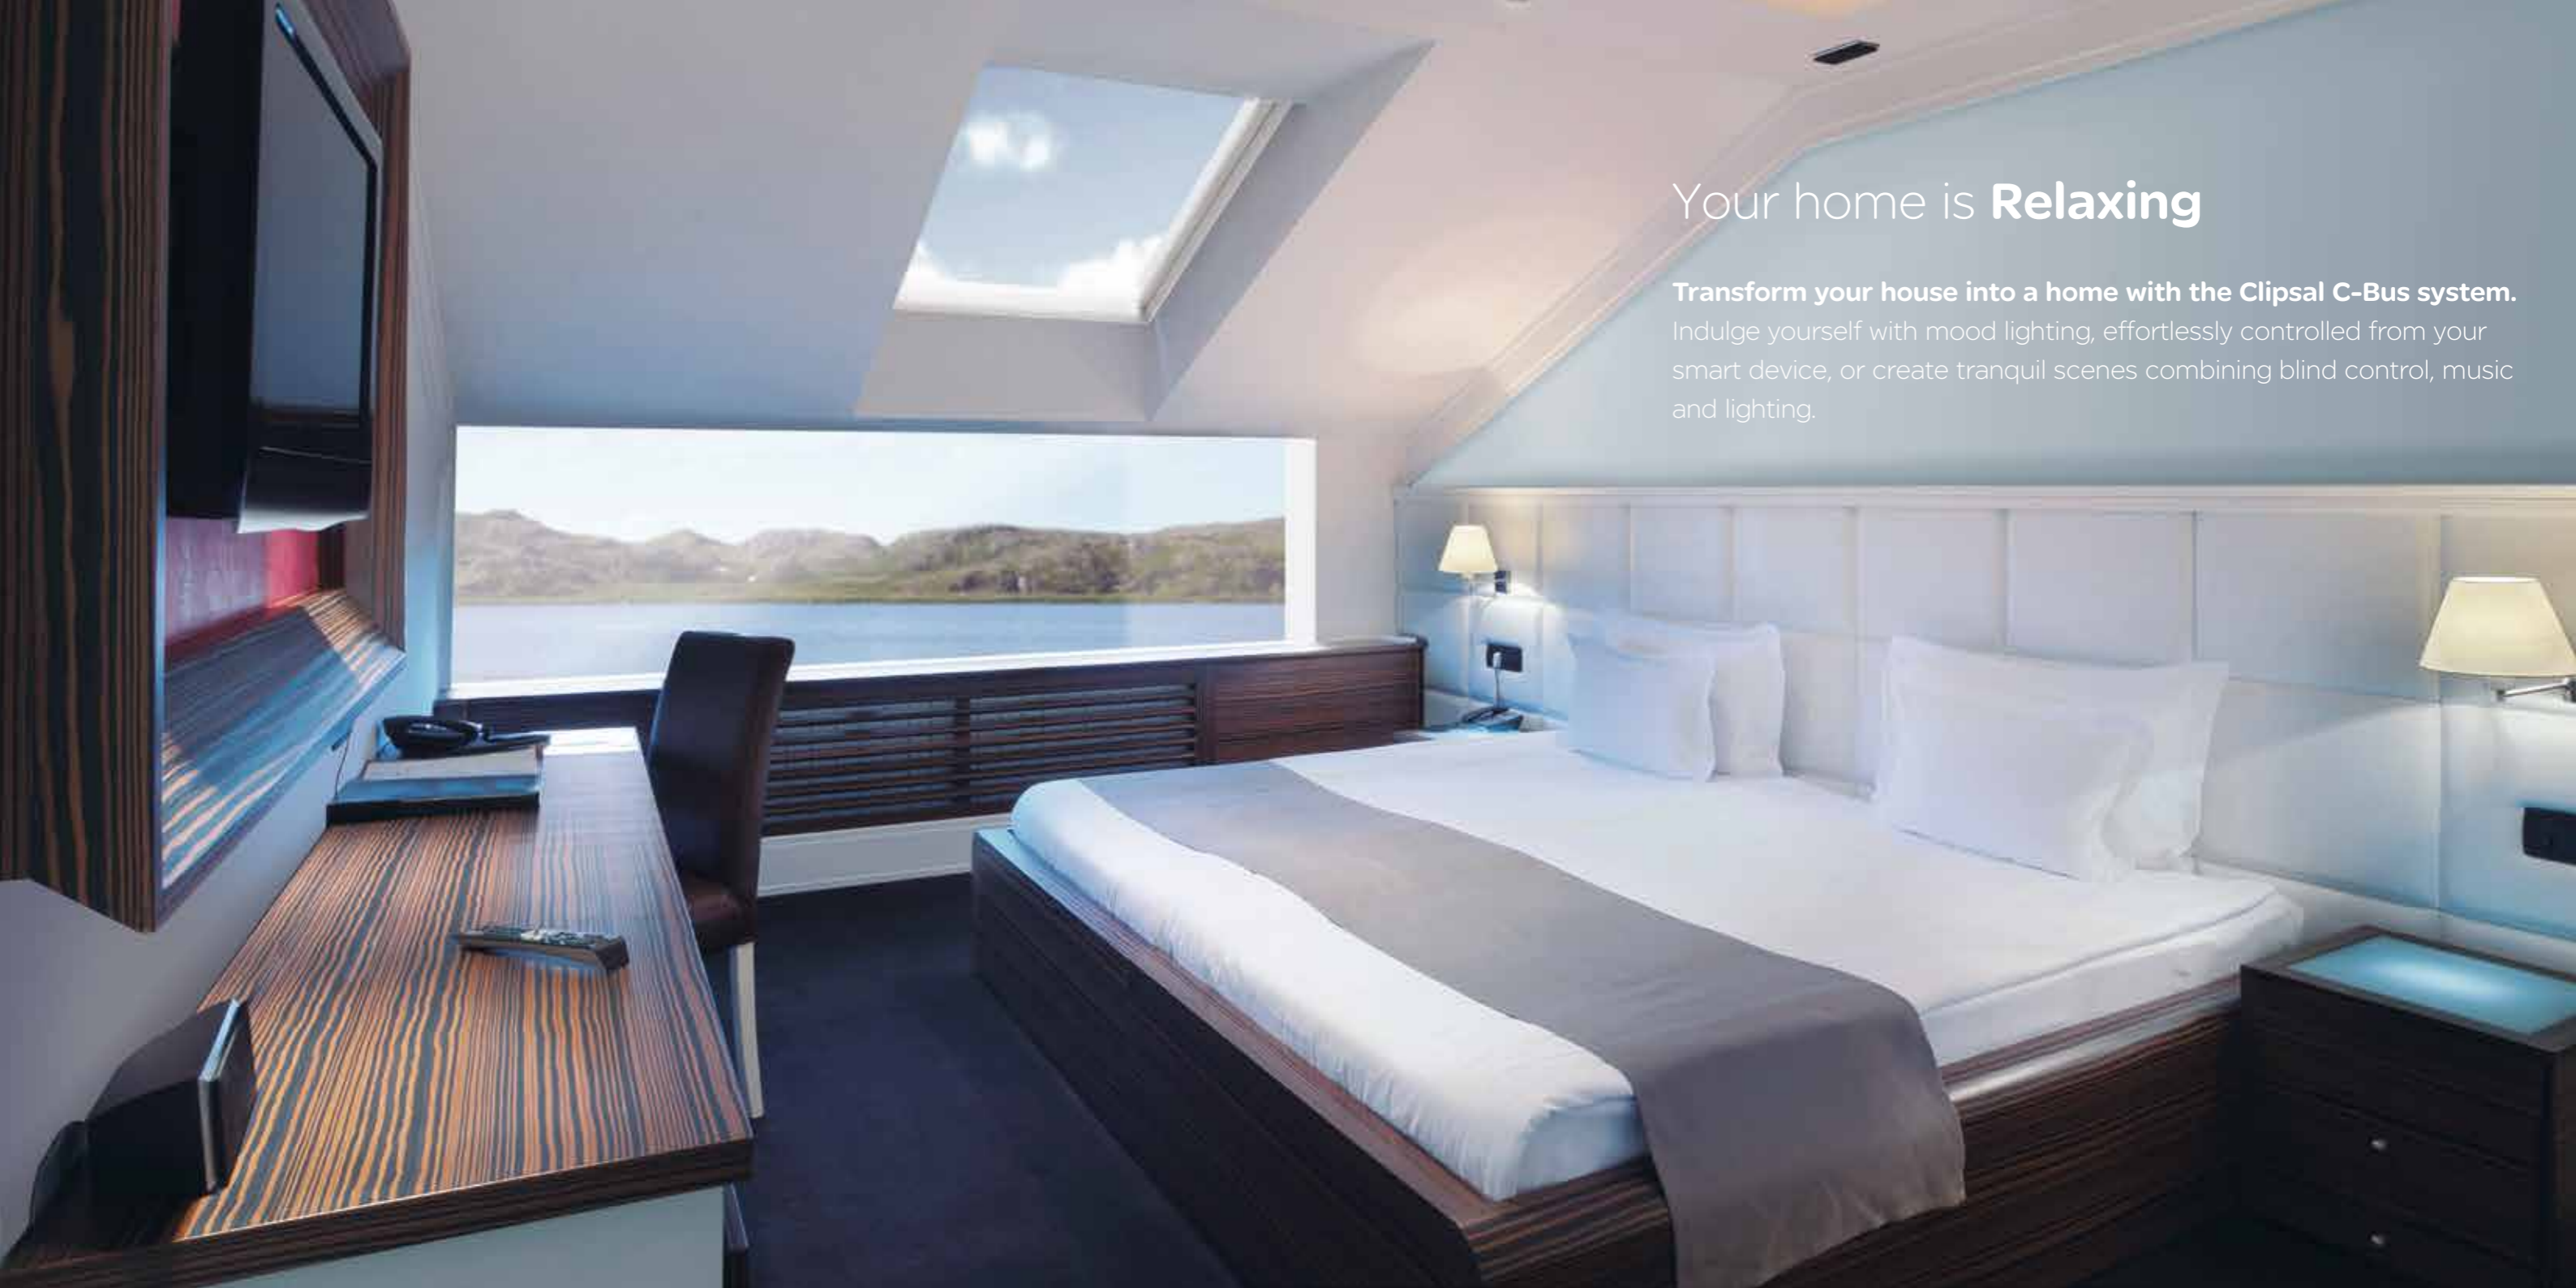

Your home is **Relaxing**

Transform your house into a home with the Clipsal C-Bus system.

Indulge yourself with mood lighting, effortlessly controlled from your smart device, or create tranquil scenes combining blind control, music and lighting.